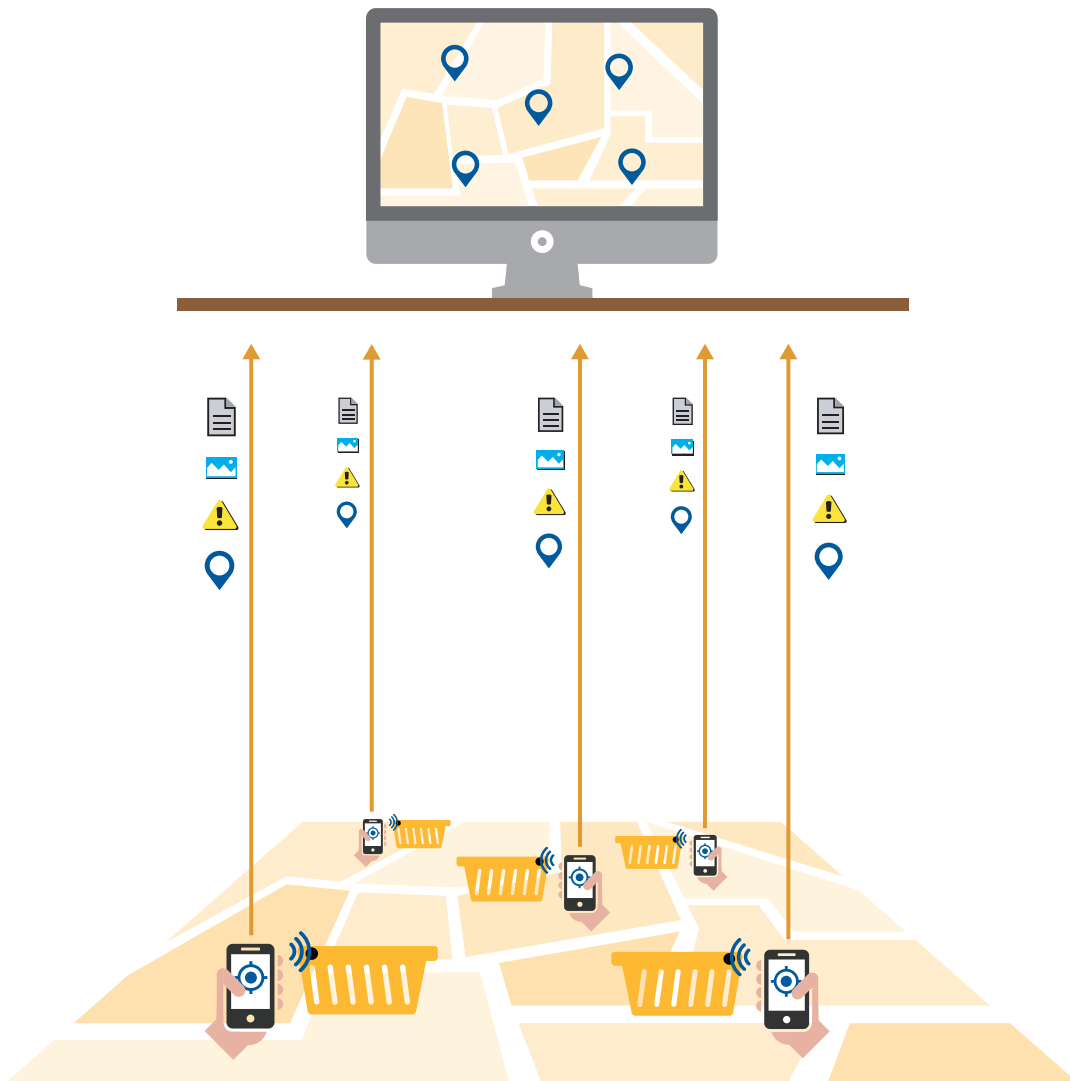

The easiest and most convenient way of always having an updated picture of your assets on the ground.

www.arcoda.it

Asset, smartphones become tools for localising and mapping your assets on the ground!

Arcoda Asset is a software platform, consisting of an Android application and of a Web portal, designed by Arcoda to localise assets deployed on the ground. It tracks all of the mobile assets that, for technical and economic reasons, cannot be easily localised using specific GPS systems.

Works off-line too. Even when no service is available, the App remains active and as soon as the signal is back the data are synchronised with the database and sent to the central system.

Finally I can always know where my assets on the ground are!

On the Web portal, the platform manager prepares the list of assets to be tracked by the system. The Arcoda Asset application is installed on the operators' Android smartphones while the assets to be tracked receive a NFC tag. The App encodes the assets by reading the tags, detects the GPS coordinates that allow to localise them, and sends all of the information to the central system (including any technical drawings, manuals, photographs, videos).

How does localising assets on the ground work? It's truly quite simple!

-  **1** Install Arcoda Asset
-  **2** Apply the NFC tag to the asset to be tracked
-  **3** Encode the tag that is then immediately localised by the phone
-  **4** The data are sent automatically to the central system