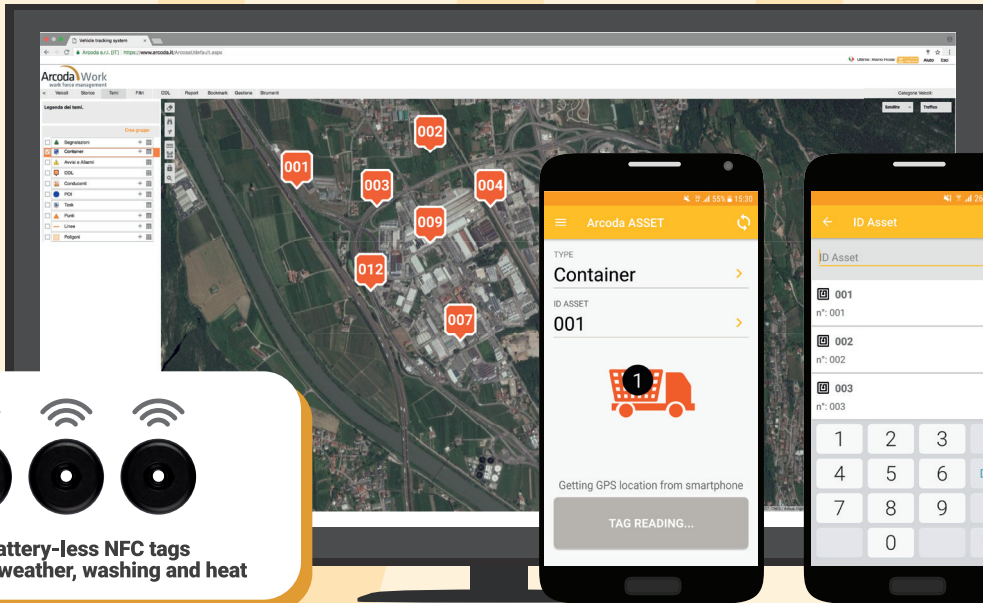

Works off-line too. Even when no service is available, the App remains active and as soon as the signal is back the data are synchronised with the database and sent to the central system.

Finally I can always know where my assets on the ground are!

- CONTAINERS
- SILOS
- CHEMICAL BATHS
- WASTE CONTAINERS
- PREFAB DWELLING UNITS
- MOBILE WORKSITE EQUIPMENT
- TRAILERS
- EMPTYING REPORTS FROM TRUCKS FITTED WITH SPIDER CRANES

Web portal and Android app

On the Web portal, the platform manager prepares the list of assets to be tracked by the system. The Arcoda Asset application is installed on the operators' Android smartphones while the assets to be tracked receive a NFC tag. The App encodes the assets by reading the tags, detects the GPS coordinates that allow to localise them, and sends all of the information to the central system (including any technical drawings, manuals, photographs, videos).

How does localising assets on the ground work? It's truly quite simple!

-  **1** Install Arcoda Asset
-  **2** Apply the NFC tag to the asset to be tracked
-  **3** Encode the tag that is then immediately localised by the phone
-  **4** The data are sent automatically to the central system