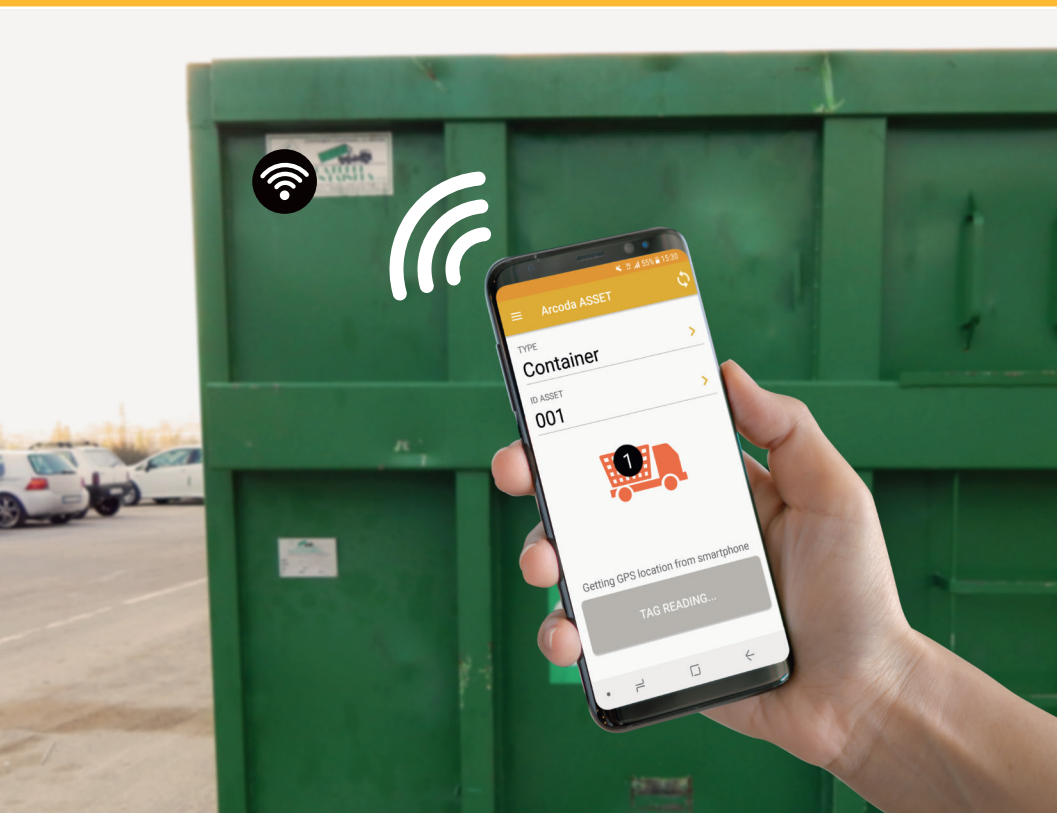

The easiest and most convenient way of always having an updated picture of your assets on the ground.

www.arcoda.it

Asset, smartphones become tools for localising and mapping your assets on the ground!

Arcoda Asset is a software platform, consisting of an Android application and of a Web portal, designed by Arcoda to localise assets deployed on the ground. It tracks all of the mobile assets that, for technical and economic reasons, cannot be easily localised using specific GPS systems.

Complete overview of the assets that allows for better management, fewer losses and a more effective use of resources.

Cost savings thanks to faster asset reachability, better layout strategy, decrease in inventory errors, elimination of paper documents.

On the Web portal, the platform manager prepares the list of assets to be tracked by the system. The Arcoda Asset application is installed on the operators' Android smartphones while the assets to be tracked receive a NFC tag. The App encodes the assets by reading the tags, detects the GPS coordinates that allow to localise them, and sends all of the information to the central system (including any technical drawings, manuals, photographs, videos).