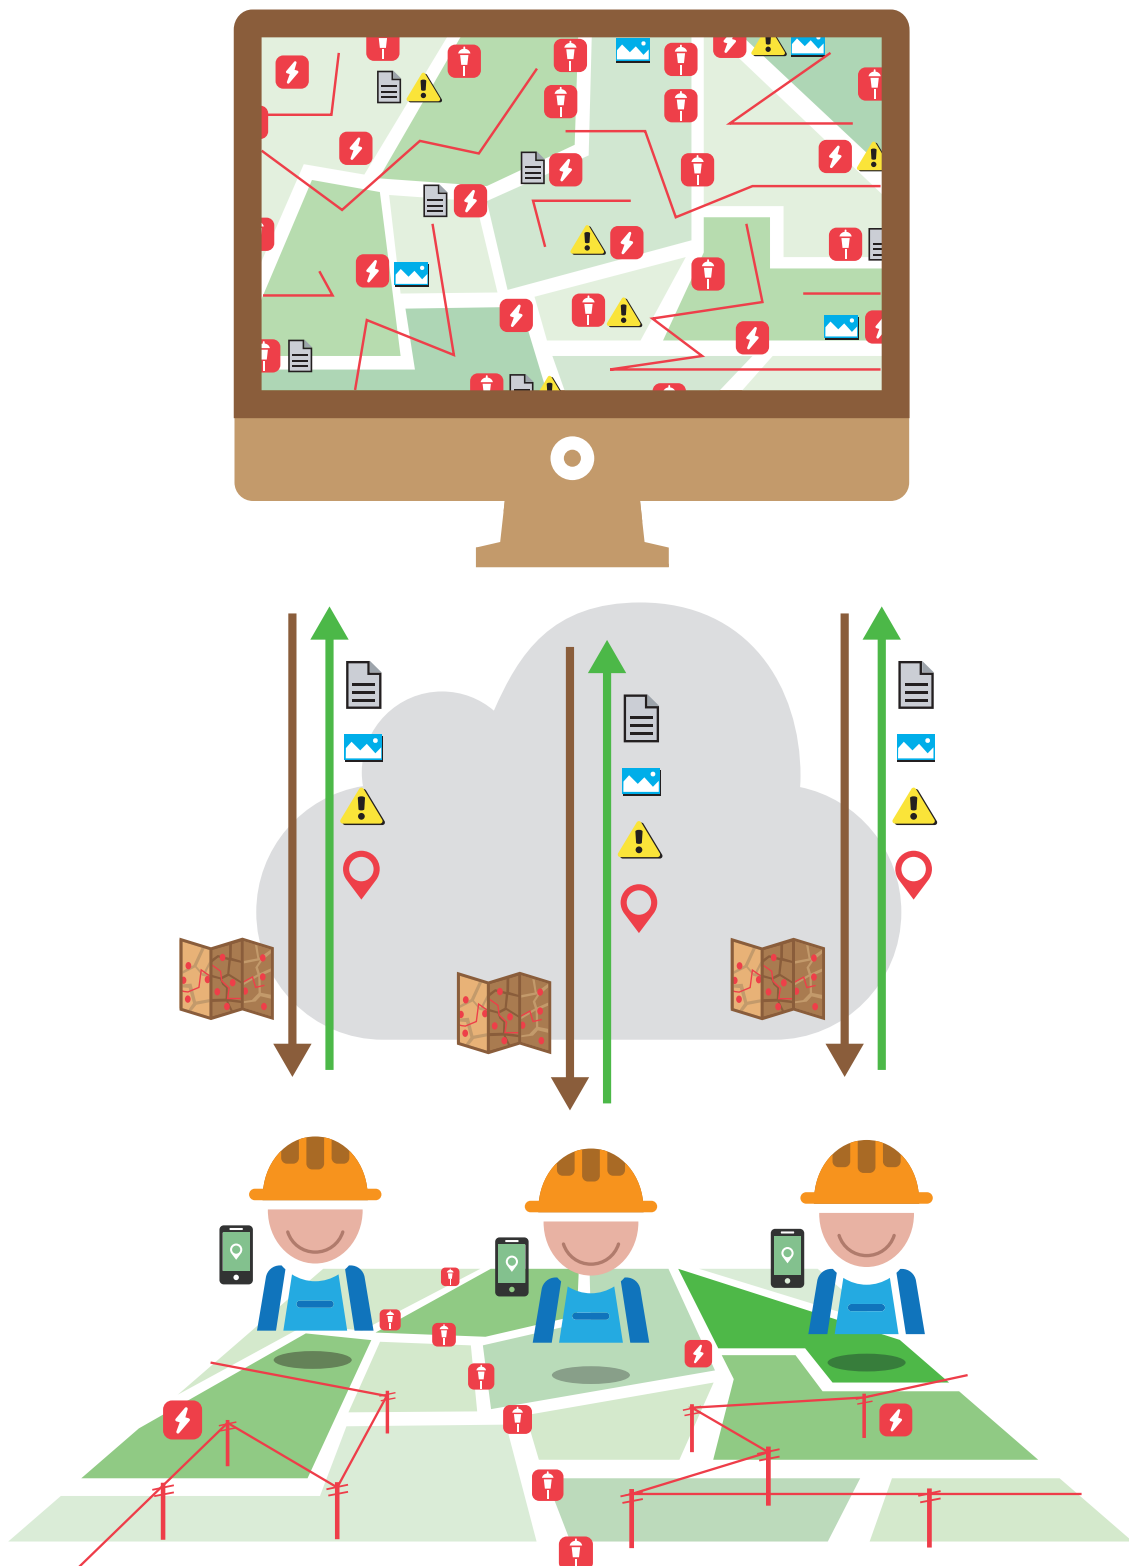

# The high-end platform that deploys cartography on Android smartphone and tablets used by employees in the field.

Arcoda Mobile GIS allows to **deploy cartography from the managing centre to teams in the field** using mobile devices. It is also useful for **sending warnings from the field to the managing centre**. The mobile app provides specific forms that can be filled with **annotations and attachments** (GPS geographical coordinates, pictures, documents, screenshots). By means of the web portal, team managers can **investigate each warning** (descriptions, images with annotations, geographical coordinates etc.), and take the necessary measures.

GIS data are stored on Android based smartphones and tablets used by teams in the field: from paper to digital!

The app was designed to be used even in the absence of an internet connection. The workers can carry out their work tasks regardless of any potential network failures.

- POWER NETWORKS
- GAS SUPPLY NETWORKS
- FIBER OPTICS NETWORKS
- DISTRICT HEATING NETWORKS
- WATER SUPPLY NETWORKS
- TLC OPERATORS
- PUBLIC LIGHTING NETWORKS
- LAND IMPROVEMENT

# Web interface and Android app

Arcoda Mobile GIS app is an Android-based application. The **installation is simple** and straightforward. Once the app has been installed, **only username and password are requested** and the software is up and running. Arcoda Mobile GIS relies on an **application server** which main tasks are **managing the data flow between headquarters and mobile devices** (GIS data, warnings, attachments) **and providing access to “non-mobile” users**. No plug-in is required. The web portal shows the same maps, networks, reports and attachments that are available on the mobile app. **Additionally the web interface provides tools to efficiently manage work tasks.**