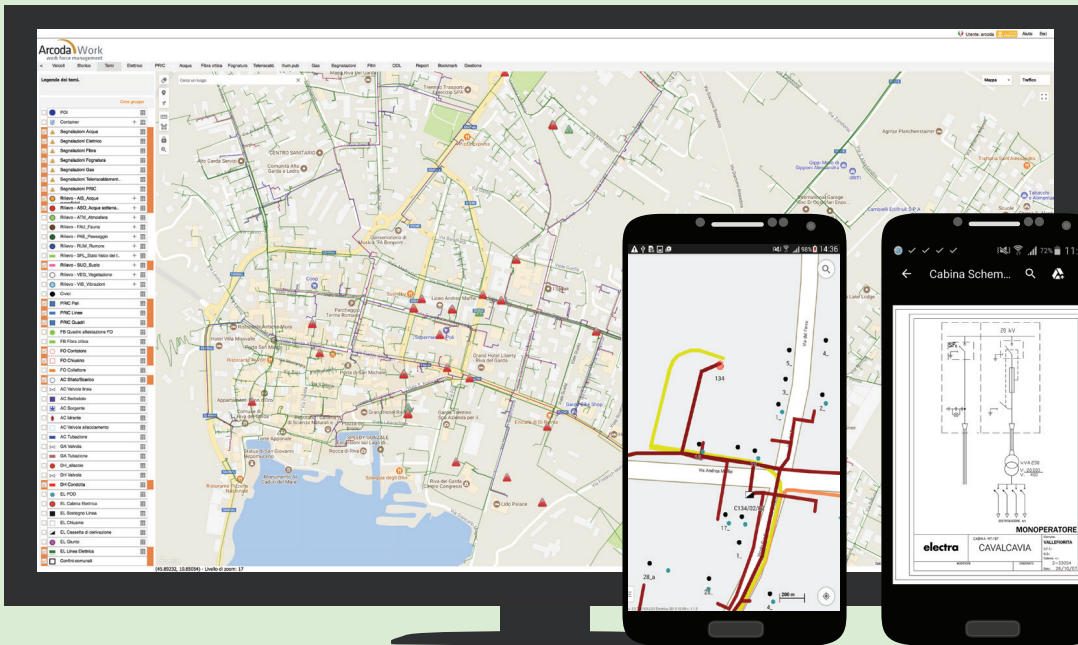

# The high-end platform that deploys cartography on Android smartphone and tablets used by employees in the field.

Arcoda Mobile GIS allows to **deploy cartography from the managing centre to teams in the field** using mobile devices. It is also useful for **sending warnings from the field to the managing centre**. The mobile app provides specific forms that can be filled with **annotations and attachments** (GPS geographical coordinates, pictures, documents, screenshots). By means of the web portal, team managers can **investigate each warning** (descriptions, images with annotations, geographical coordinates etc.), and take the necessary measures.

Mobile GIS is really fast! Thanks to the local storage of data, the app provides immediate feedback to any query. No slowdown, no hesitation!

*Arcoda Mobile GIS has considerably improved my information flow!*

# Web interface and Android app

Arcoda Mobile GIS app is an Android-based application. The **installation is simple** and straightforward. Once the app has been installed, **only username and password are requested** and the software is up and running. Arcoda Mobile GIS relies on an **application server** which main tasks are **managing the data flow between headquarters and mobile devices** (GIS data, warnings, attachments) **and providing access to “non-mobile” users**. No plug-in is required. The web portal shows the same maps, networks, reports and attachments that are available on the mobile app. **Additionally the web interface provides tools to efficiently manage work tasks.**