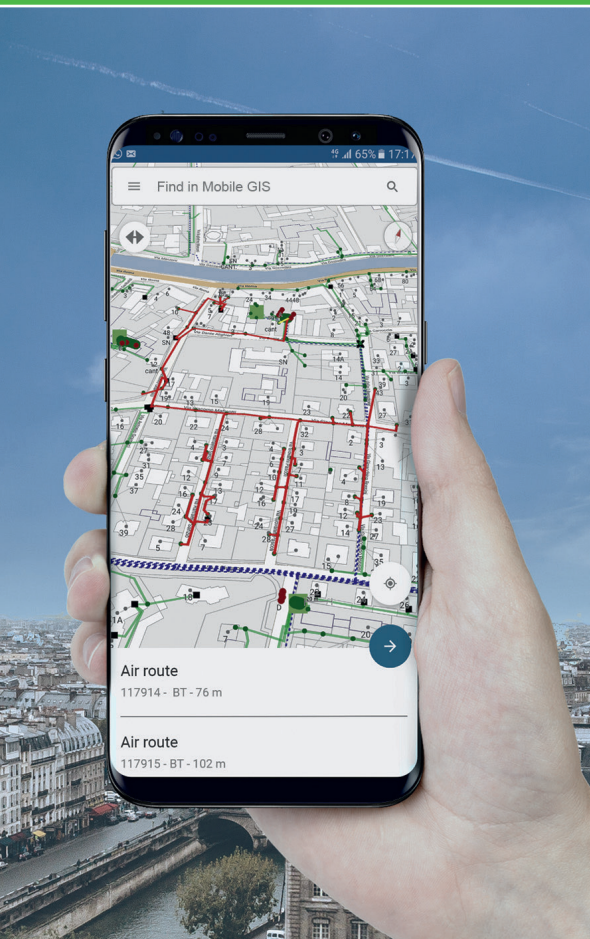

ARCODA  
Mobile GIS

Easily deploy your cartography  
on smartphones and tablets  
used by employees in the field.

[www.arcoda.it](http://www.arcoda.it)

# The high-end platform that deploys cartography on Android smartphone and tablets used by employees in the field.

Arcoda Mobile GIS allows to **deploy cartography from the managing centre to teams in the field** using mobile devices. It is also useful for **sending warnings from the field to the managing centre**. The mobile app provides specific forms that can be filled with **annotations and attachments** (GPS geographical coordinates, pictures, documents, screenshots). By means of the web portal, team managers can **investigate each warning** (descriptions, images with annotations, geographical coordinates etc.), and take the necessary measures.

GIS data are stored on Android based smartphones and tablets used by teams in the field: from paper to digital!

The app was designed to be used even in the absence of an internet connection. The workers can carry out their work tasks regardless of any potential network failures.